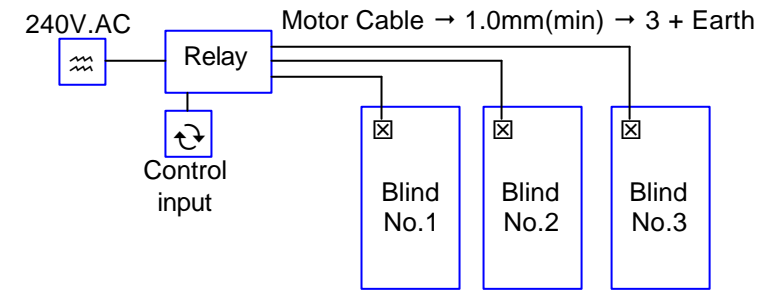

3 Motor Relay 130 150.... One Control input - 3 Motors

Motor Cable Identification	
Direction 1	Brown
Direction 2	Black
Neutral	Blue
Earth	Yellow/Green

Motors can be left or Right Hand