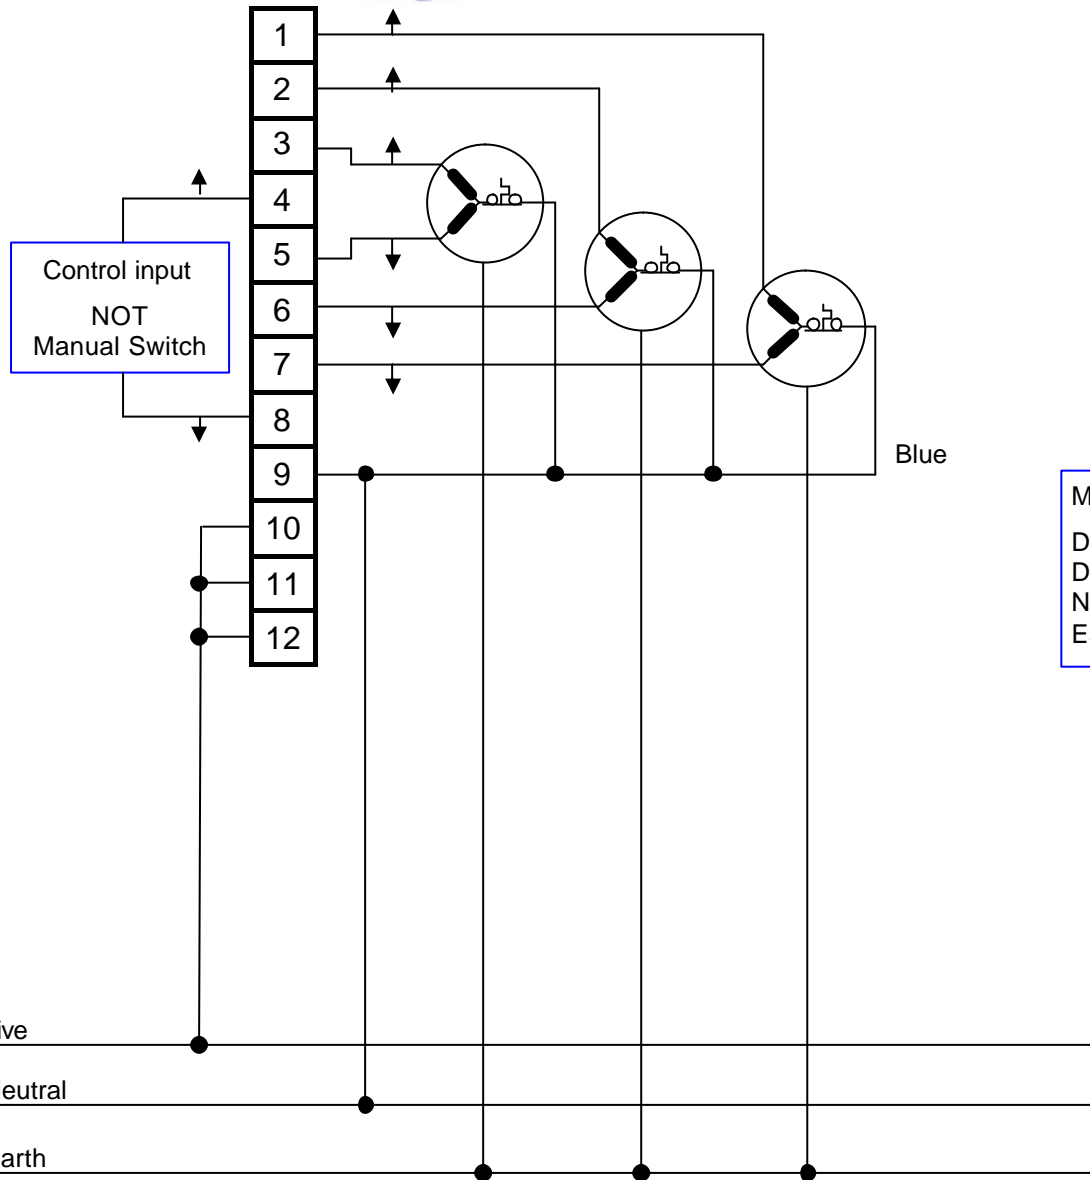

3 Motor Relay 130 150.... One Control input - 3 Motors

Motor Cable Identification	
Direction 1	Brown
Direction 2	Black
Neutral	Blue
Earth	Yellow/Green

Motors can be left or Right Hand