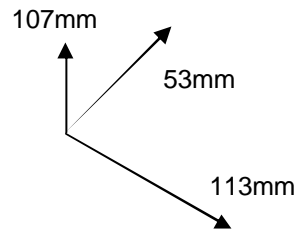

3 Motor Relay 130 150.... One Control input - 3 Motors

Motor Cable Identification	
Direction 1	Brown
Direction 2	Black
Neutral	Blue
Earth	Yellow/Green

Motors can be left or Right Hand