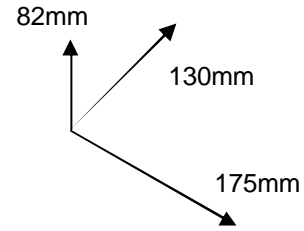

2 Motor Relay RK2....1 Switch - 2 Motors

Motor Cable Identification	
Direction 1	Brown
Direction 2	Black
Neutral	Blue
Earth	Yellow/Green

Motors can be Left or Right Hand