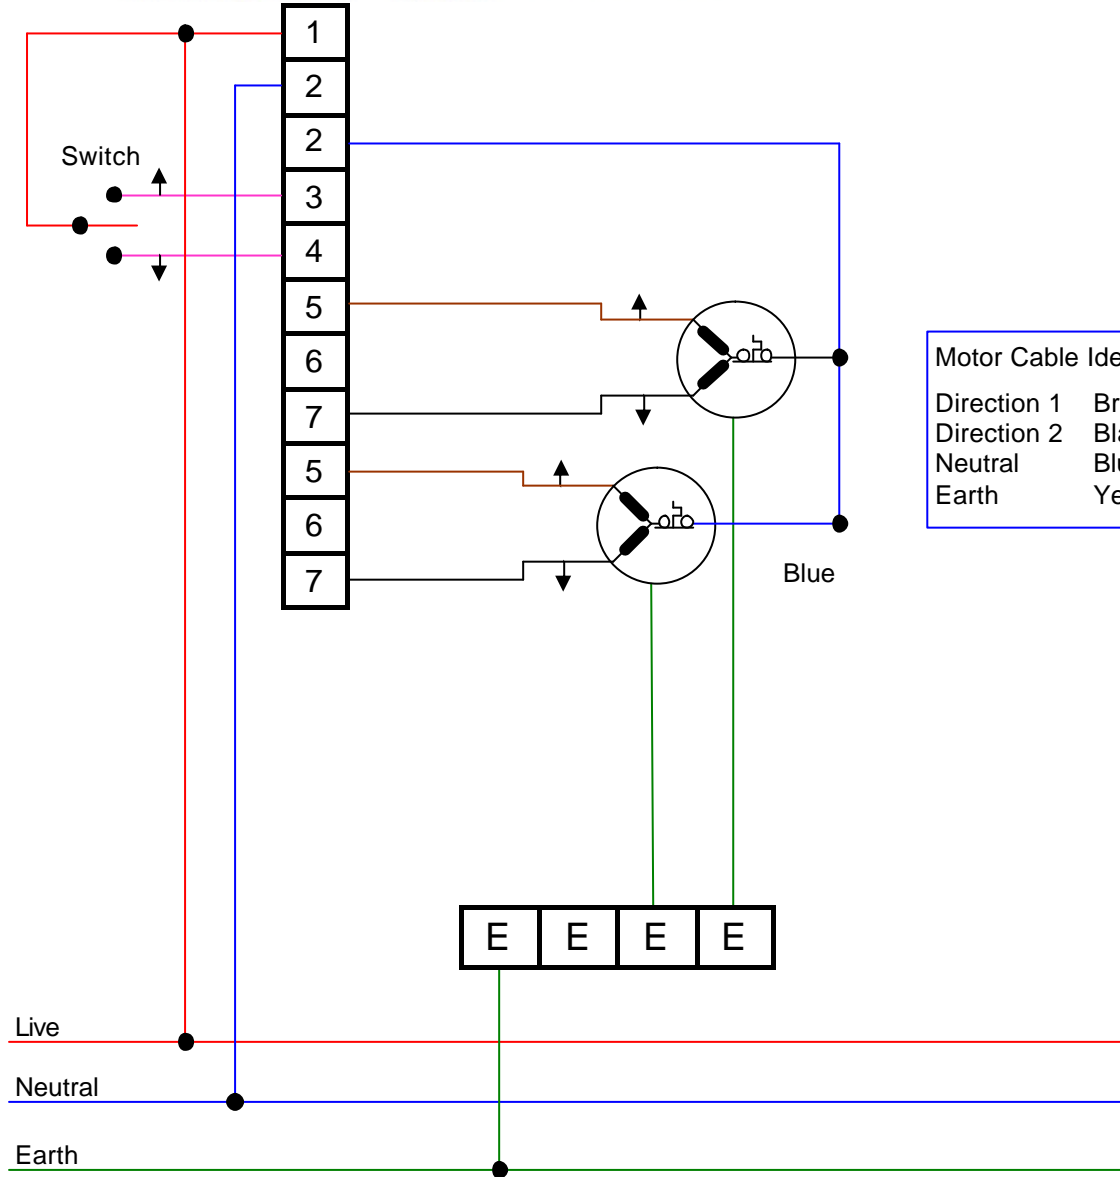

2 Motor Relay RK2....1 Switch - 2 Motors

Motor Cable Identification	
Direction 1	Brown
Direction 2	Black
Neutral	Blue
Earth	Yellow/Green

Motors can be Left or Right Hand