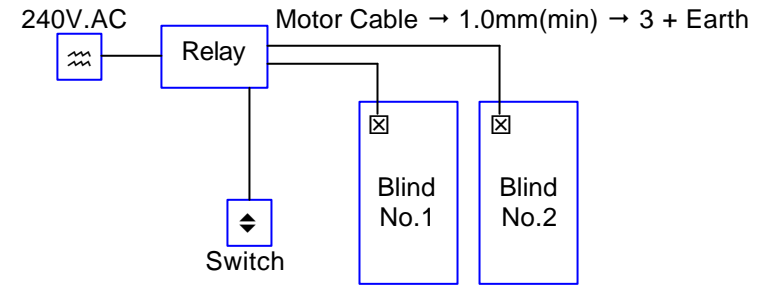

2 Motor Relay RK2....1 Switch - 2 Motors

Motor Cable Identification	
Direction 1	Brown
Direction 2	Black
Neutral	Blue
Earth	Yellow/Green

Motors can be Left or Right Hand