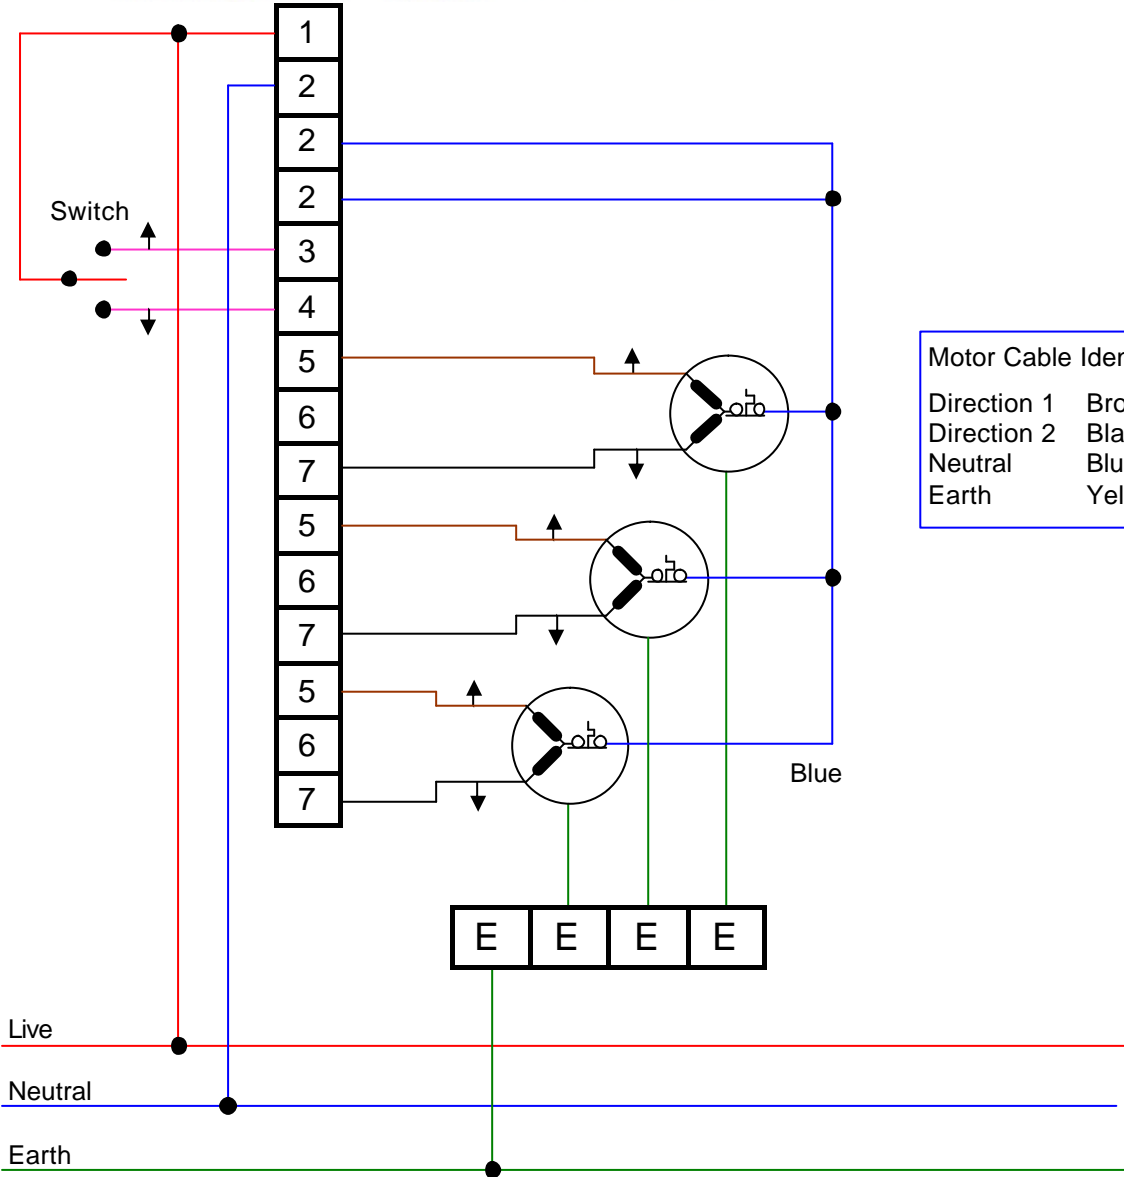

### 3 Motor Relay RK3...1 Switch - 3 Motors

Motor Cable Identification	
Direction 1	Brown
Direction 2	Black
Neutral	Blue
Earth	Yellow/Green

Motors can be Left or Right Hand