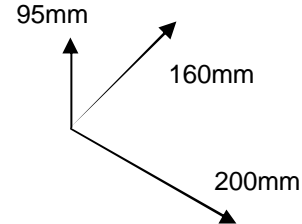

### 3 Motor Relay RK3...1 Switch - 3 Motors

Motor Cable Identification	
Direction 1	Brown
Direction 2	Black
Neutral	Blue
Earth	Yellow/Green

Motors can be Left or Right Hand