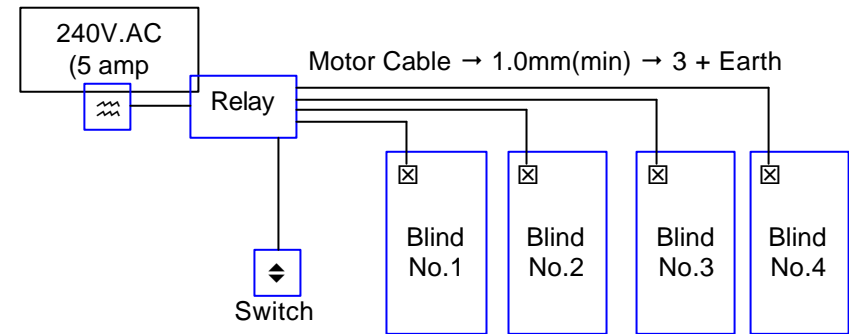

4 Motor Relay 128 617/3...1 Switch - 4 Motors

Motor Cable Identification

Direction 1	Brown
Direction 2	Black
Neutral	Blue
Earth	Yellow/Green

Motors can be Left or Right Hand