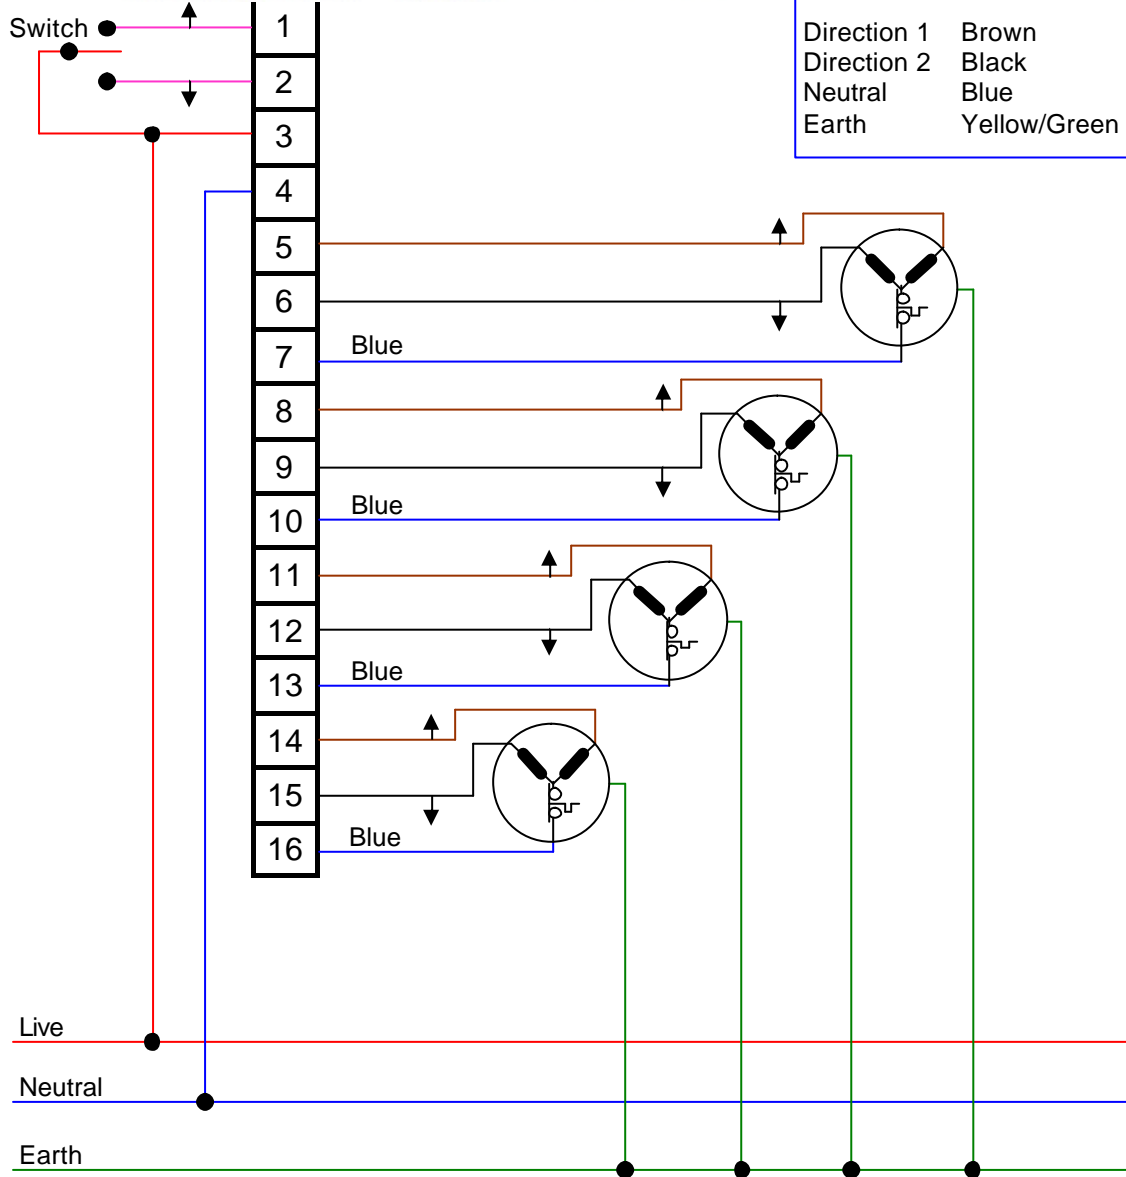

4 Motor Relay 128 617/3...1 Switch - 4 Motors

Motor Cable Identification

Direction 1	Brown
Direction 2	Black
Neutral	Blue
Earth	Yellow/Green

Motors can be Left or Right Hand