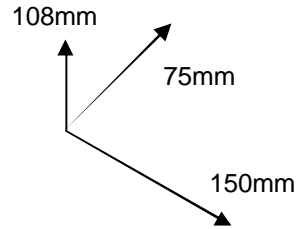

4 Motor Relay 128 617/3...1 Switch - 4 Motors

Motor Cable Identification

Direction 1	Brown
Direction 2	Black
Neutral	Blue
Earth	Yellow/Green

Motors can be Left or Right Hand