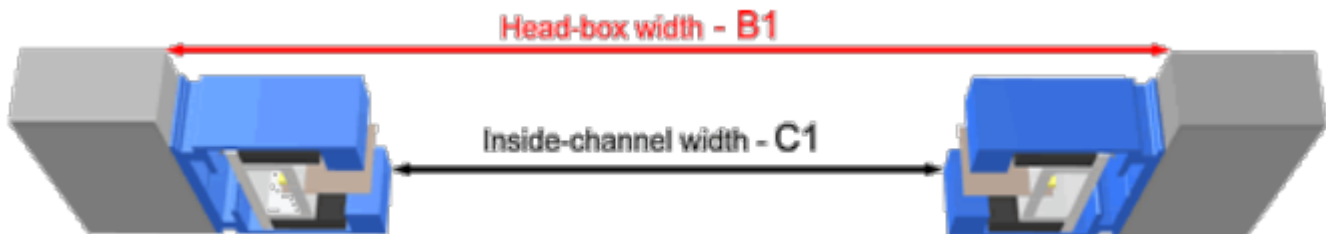

## Measuring up for SHY Zip 33(28) blackout side channels

When you give us measurements, this is how we see them - please make sure you mean the same as us!

### Standard Side Channels