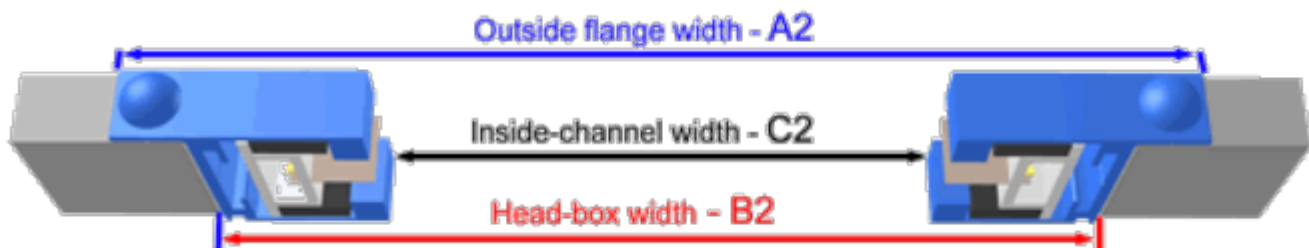

Right Hand Flange

Flange Side Channels