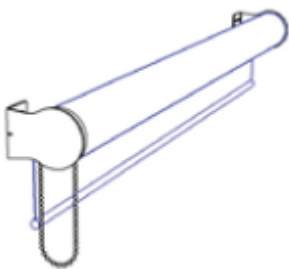

Hand-operated Obscura roller blinds

Obscura roller blinds offer the discerning purchaser the ultimate quality at competitive prices and three options for manual control.

Manual control of hem bar for Obscura roller blinds - our Decelerator

The Obscura Decelerator simply requires a gentle tug on the hem bar of a fully-closed blind to rise to the pre-set, fully-open position - and can be stopped, gently, at any point.

Manual control of Obscura roller blinds - side chain operation

Obscura roller blind with gearbox control/removable winding handle.

For larger blinds, gearbox control can be a more convenient option. The mechanism allows a winding handle to be permanently fitted, or (as illustrated here) can have a fitting for a removable handle. This is not only neat, but inhibits unauthorised use of the blinds in locations such as school or college classrooms.