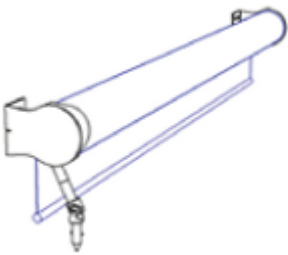

The Obscura Decelerator simply requires a gentle tug on the hem bar of a fully-closed blind to rise to the pre-set, fully-open position - and can be stopped, gently, at any point.

Manual control of Obscura roller blinds - side chain operation

Simple and neat! Endless ball-chain moves the blind smoothly to where the user wants it. For larger blinds, heavy-duty side chains are supplied. Please see our Child Safety for using chain operated blinds

Obscura roller blind with gearbox control/removable winding handle.

For larger blinds, gearbox control can be a more convenient option. The mechanism allows a winding handle to be permanently fitted, or (as illustrated here) can have a fitting for a removable handle. This is not only neat, but inhibits unauthorised use of the blinds in locations such as school or college classrooms.