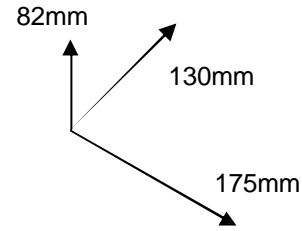

## 2 Motor Relay RK2....1 Switch - 2 Motors

Motor Cable Identification	
Direction 1	Brown
Direction 2	Black
Neutral	Blue
Earth	Yellow/Green

Motors can be Left or Right Hand