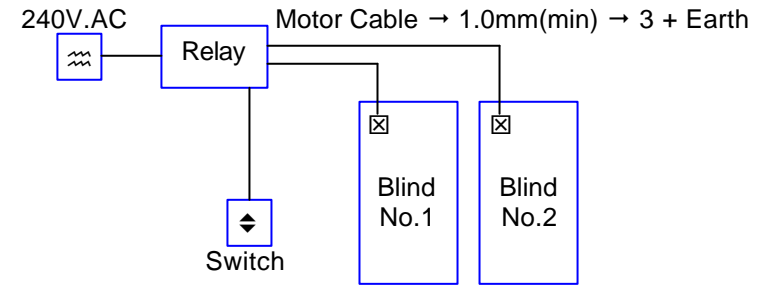

## 2 Motor Relay RK2....1 Switch - 2 Motors

Motor Cable Identification	
Direction 1	Brown
Direction 2	Black
Neutral	Blue
Earth	Yellow/Green

Motors can be Left or Right Hand