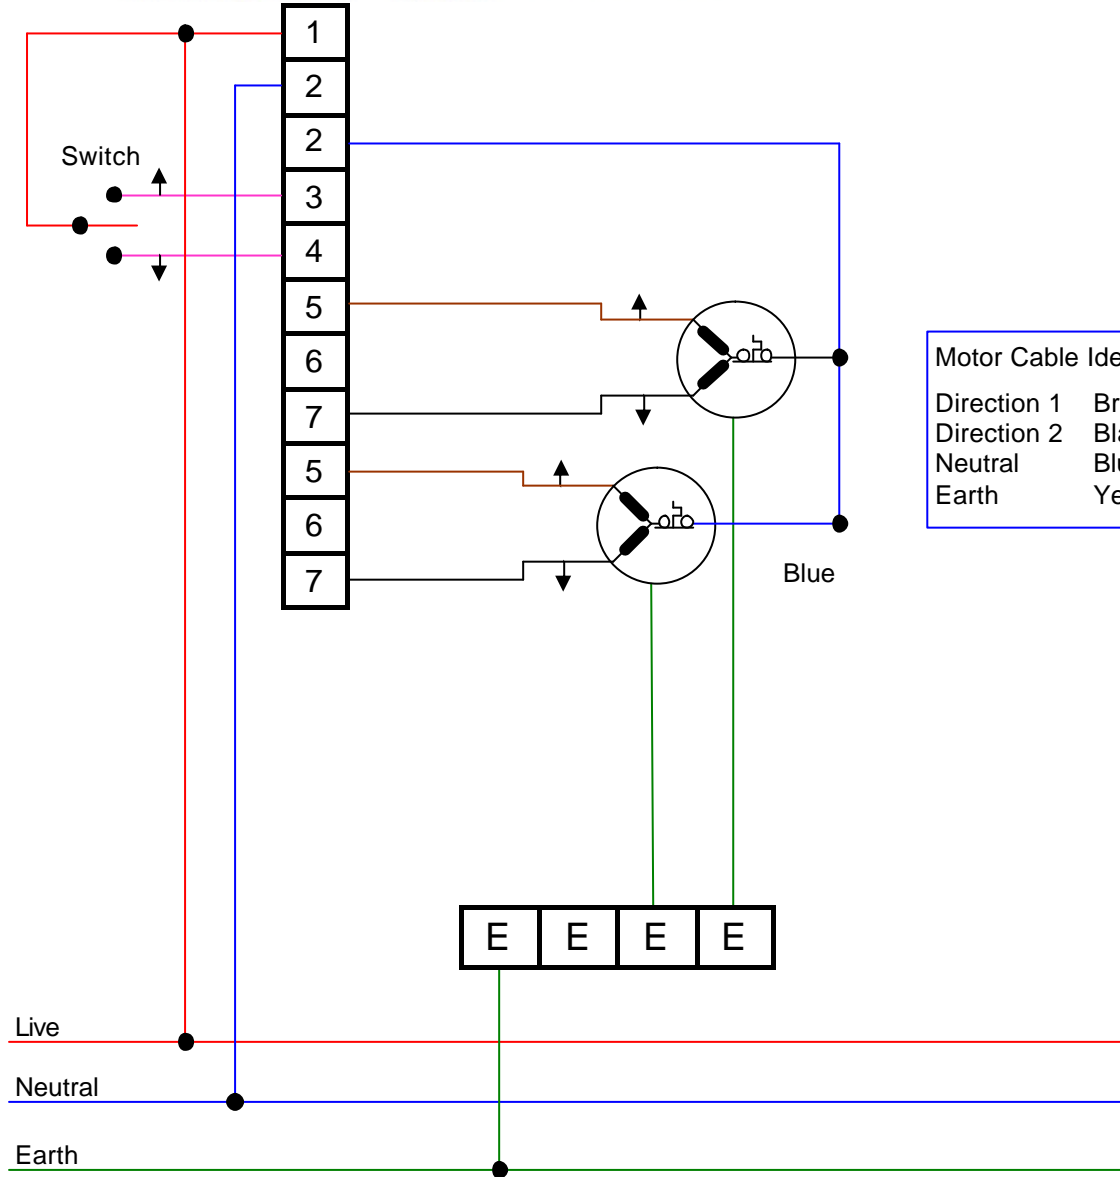

## 2 Motor Relay RK2....1 Switch - 2 Motors

Motor Cable Identification	
Direction 1	Brown
Direction 2	Black
Neutral	Blue
Earth	Yellow/Green

Motors can be Left or Right Hand