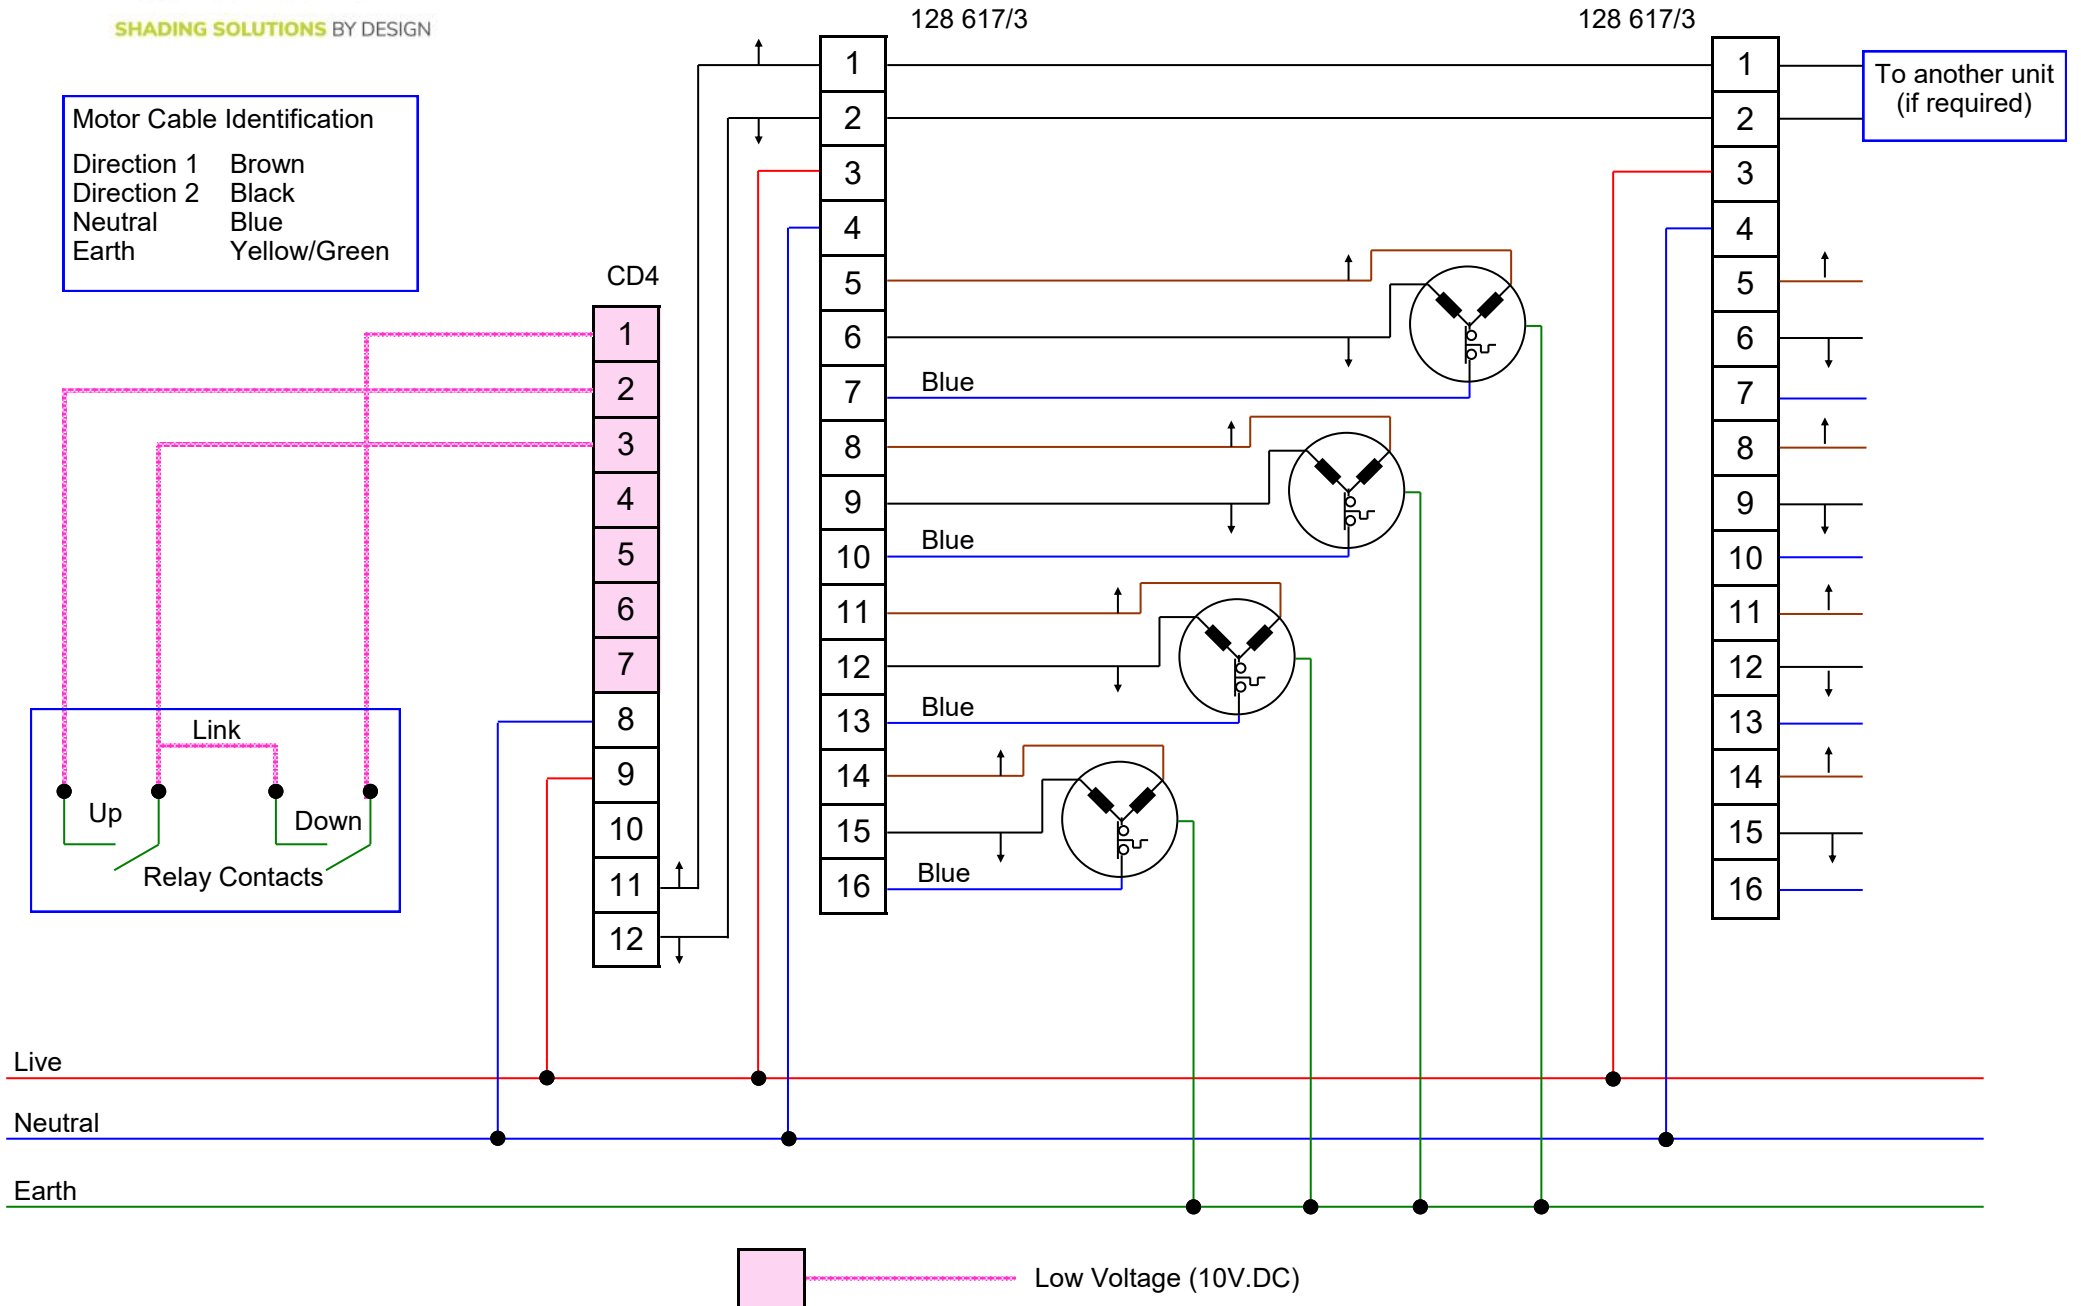

Relay contacts working 4+4 Motor Relay via CD4

Motor Cable Identification	
Direction 1	Brown
Direction 2	Black
Neutral	Blue
Earth	Yellow/Green

Relay contacts working 4+4 Motor Relay via CD4