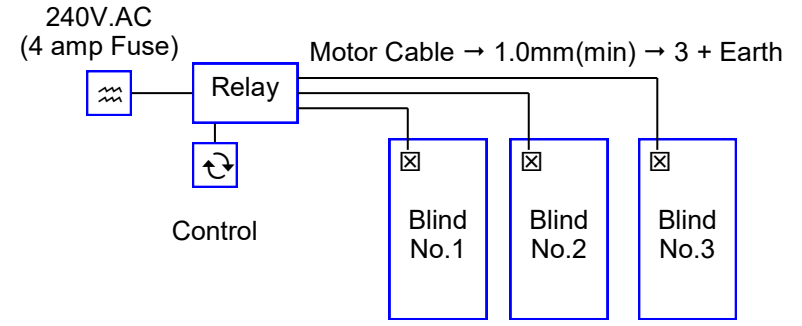

3 Motor Relay 130 150.... One Control input - 3 Motors

Motor Cable Identification	
Direction 1	Brown
Direction 2	Black
Neutral	Blue
Earth	Yellow/Green

Motors can be Left or Right Hand