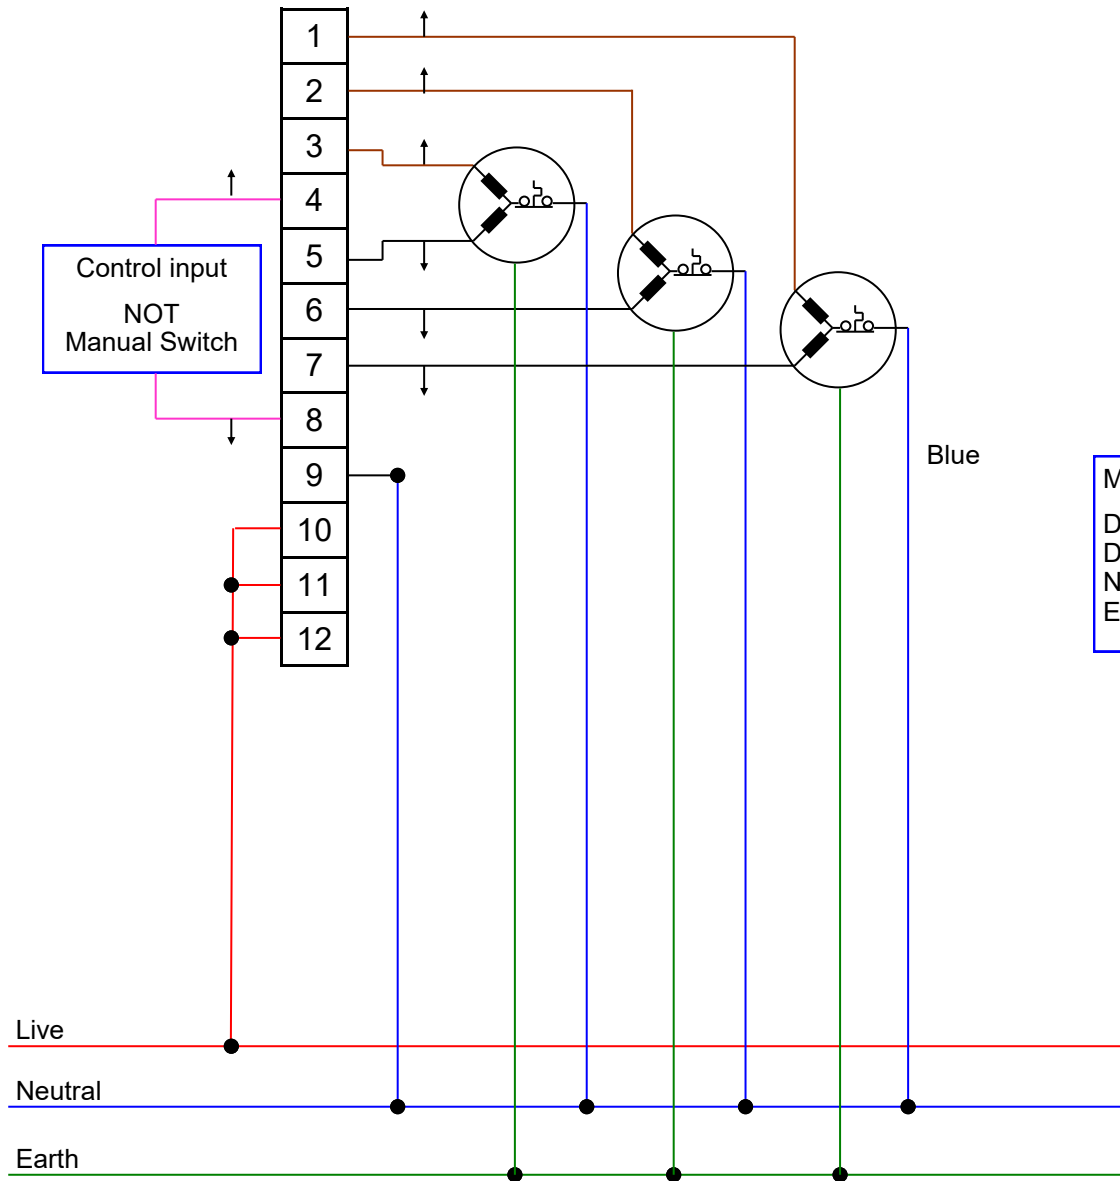

3 Motor Relay 130 150.... One Control input - 3 Motors

Motor Cable Identification	
Direction 1	Brown
Direction 2	Black
Neutral	Blue
Earth	Yellow/Green

Motors can be Left or Right Hand