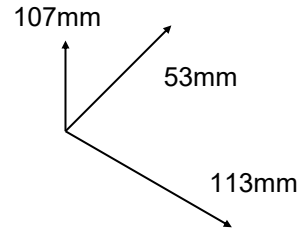

3 Motor Relay 130 150.... One Control input - 3 Motors

Motor Cable Identification	
Direction 1	Brown
Direction 2	Black
Neutral	Blue
Earth	Yellow/Green

Motors can be Left or Right Hand