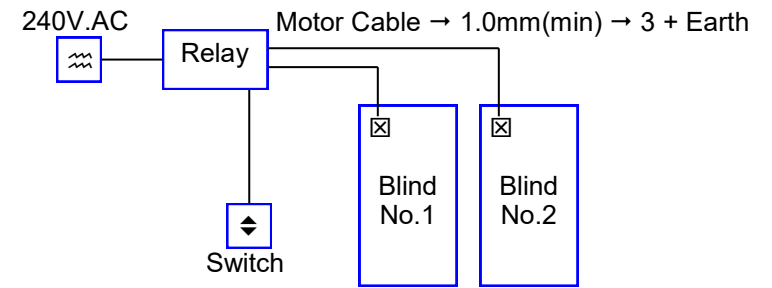

2 Motor Relay RK2....1 Switch - 2 Motors

Motor Cable Identification	
Direction 1	Brown
Direction 2	Black
Neutral	Blue
Earth	Yellow/Green

Motors can be Left or Right Hand