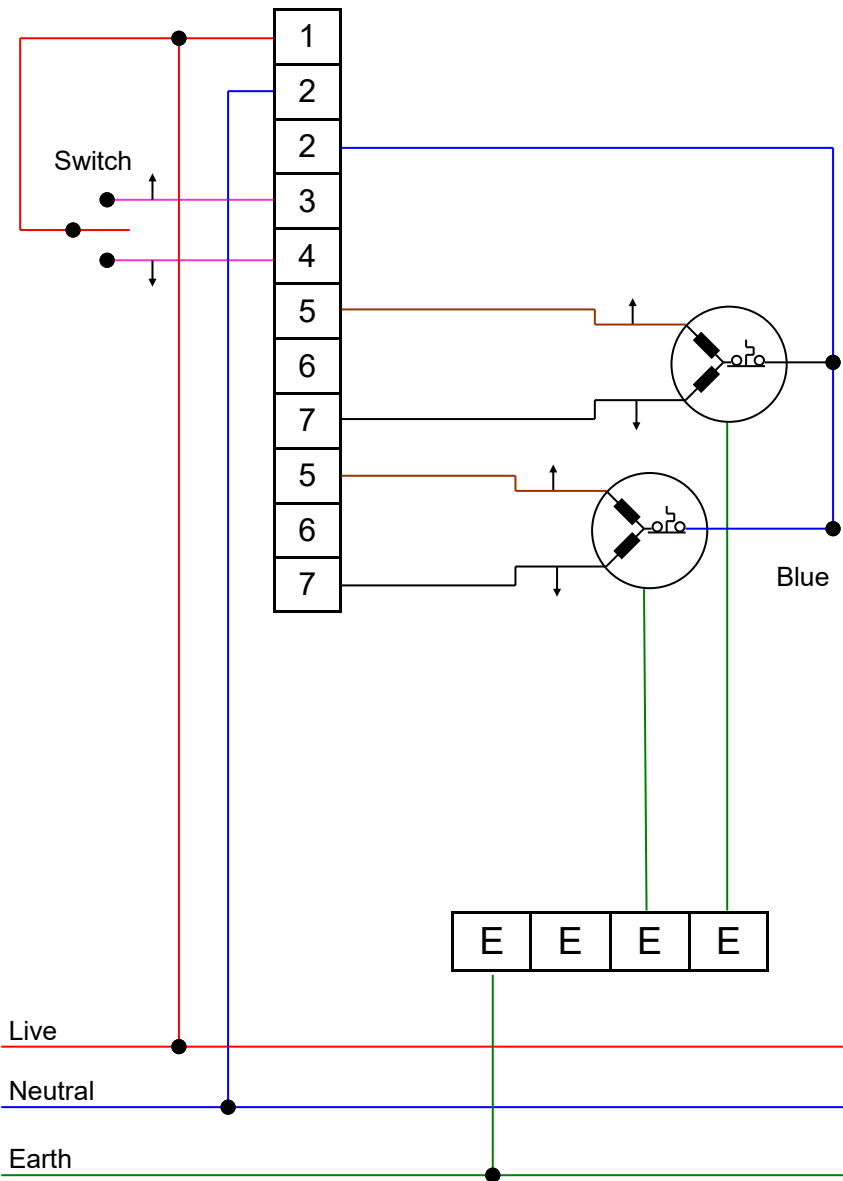

2 Motor Relay RK2....1 Switch - 2 Motors

Motor Cable Identification	
Direction 1	Brown
Direction 2	Black
Neutral	Blue
Earth	Yellow/Green

Motors can be Left or Right Hand