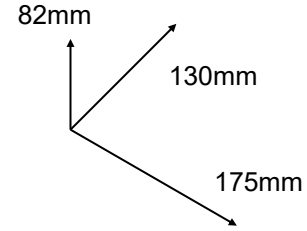

2 Motor Relay RK2....1 Switch - 2 Motors

Motor Cable Identification	
Direction 1	Brown
Direction 2	Black
Neutral	Blue
Earth	Yellow/Green

Motors can be Left or Right Hand