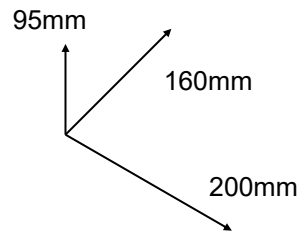

3 Motor Relay RK3....1 Switch - 3 Motors

Motor Cable Identification	
Direction 1	Brown
Direction 2	Black
Neutral	Blue
Earth	Yellow/Green