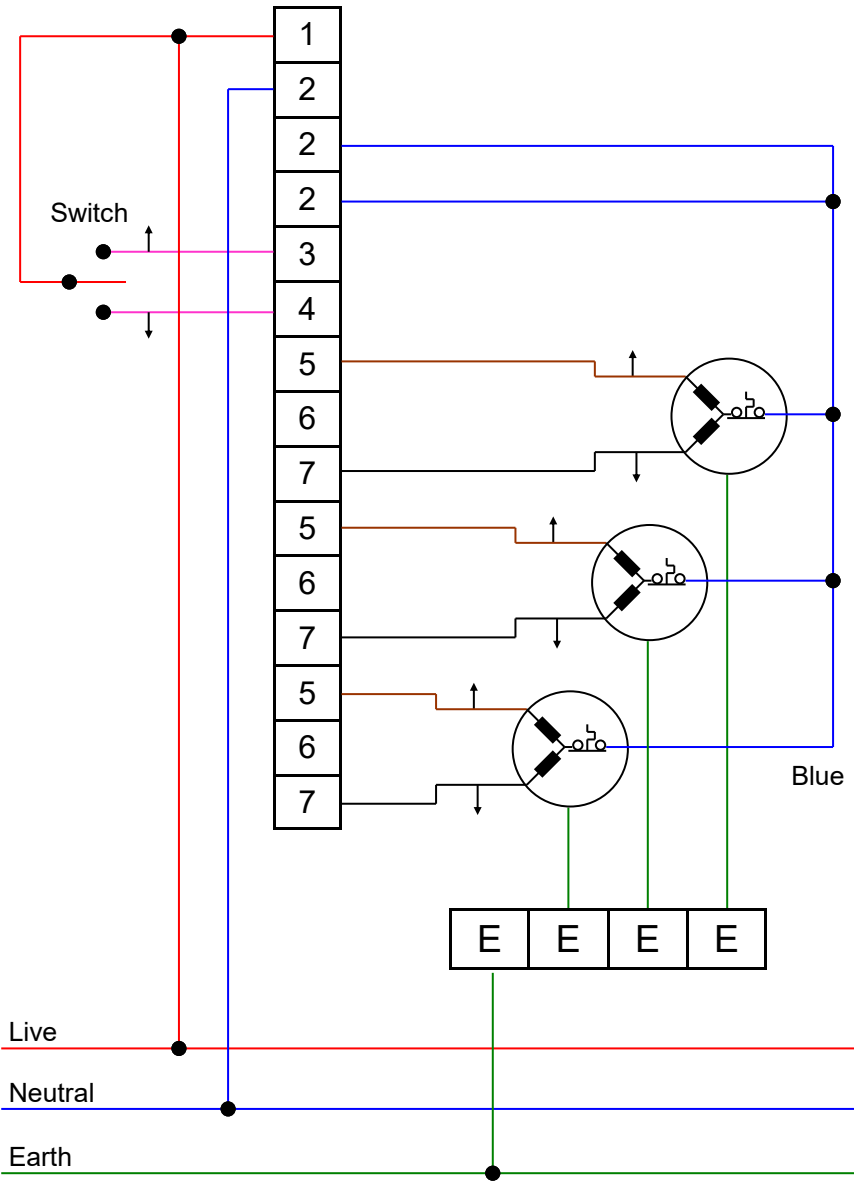

3 Motor Relay RK3....1 Switch - 3 Motors

Motor Cable Identification	
Direction 1	Brown
Direction 2	Black
Neutral	Blue
Earth	Yellow/Green