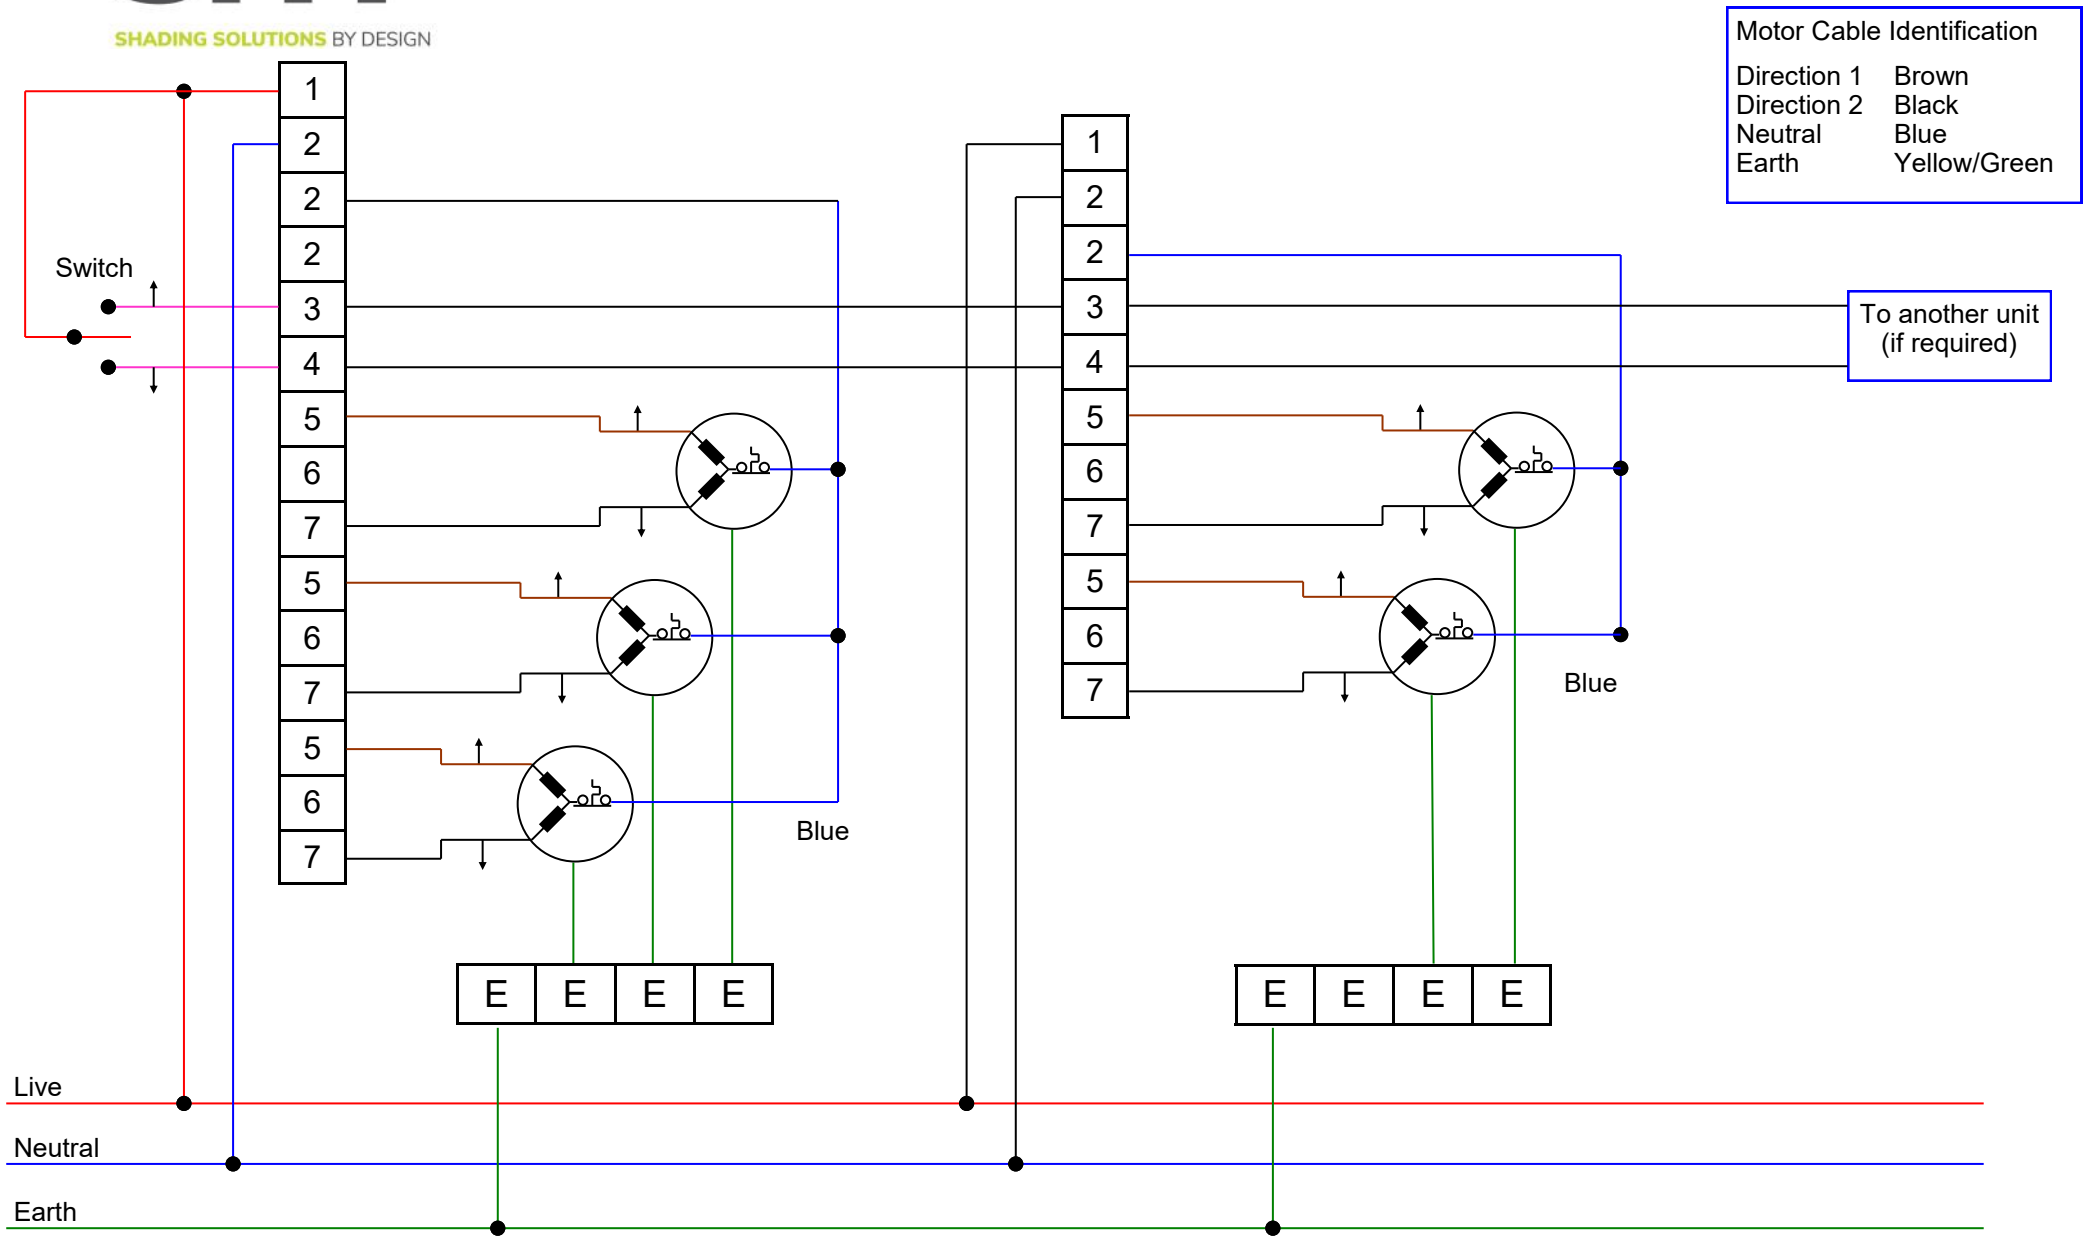

SHADING SOLUTIONS BY DESIGN

3 + 2 Motor Relay RK3 & RK2....1 Switch - 3+2+ Motors

3 + 2 Motor Relay RK3 & RK2....1 Switch - 3+2+ Motors

95mm
160mm
200mm

82mm
130mm
175mm