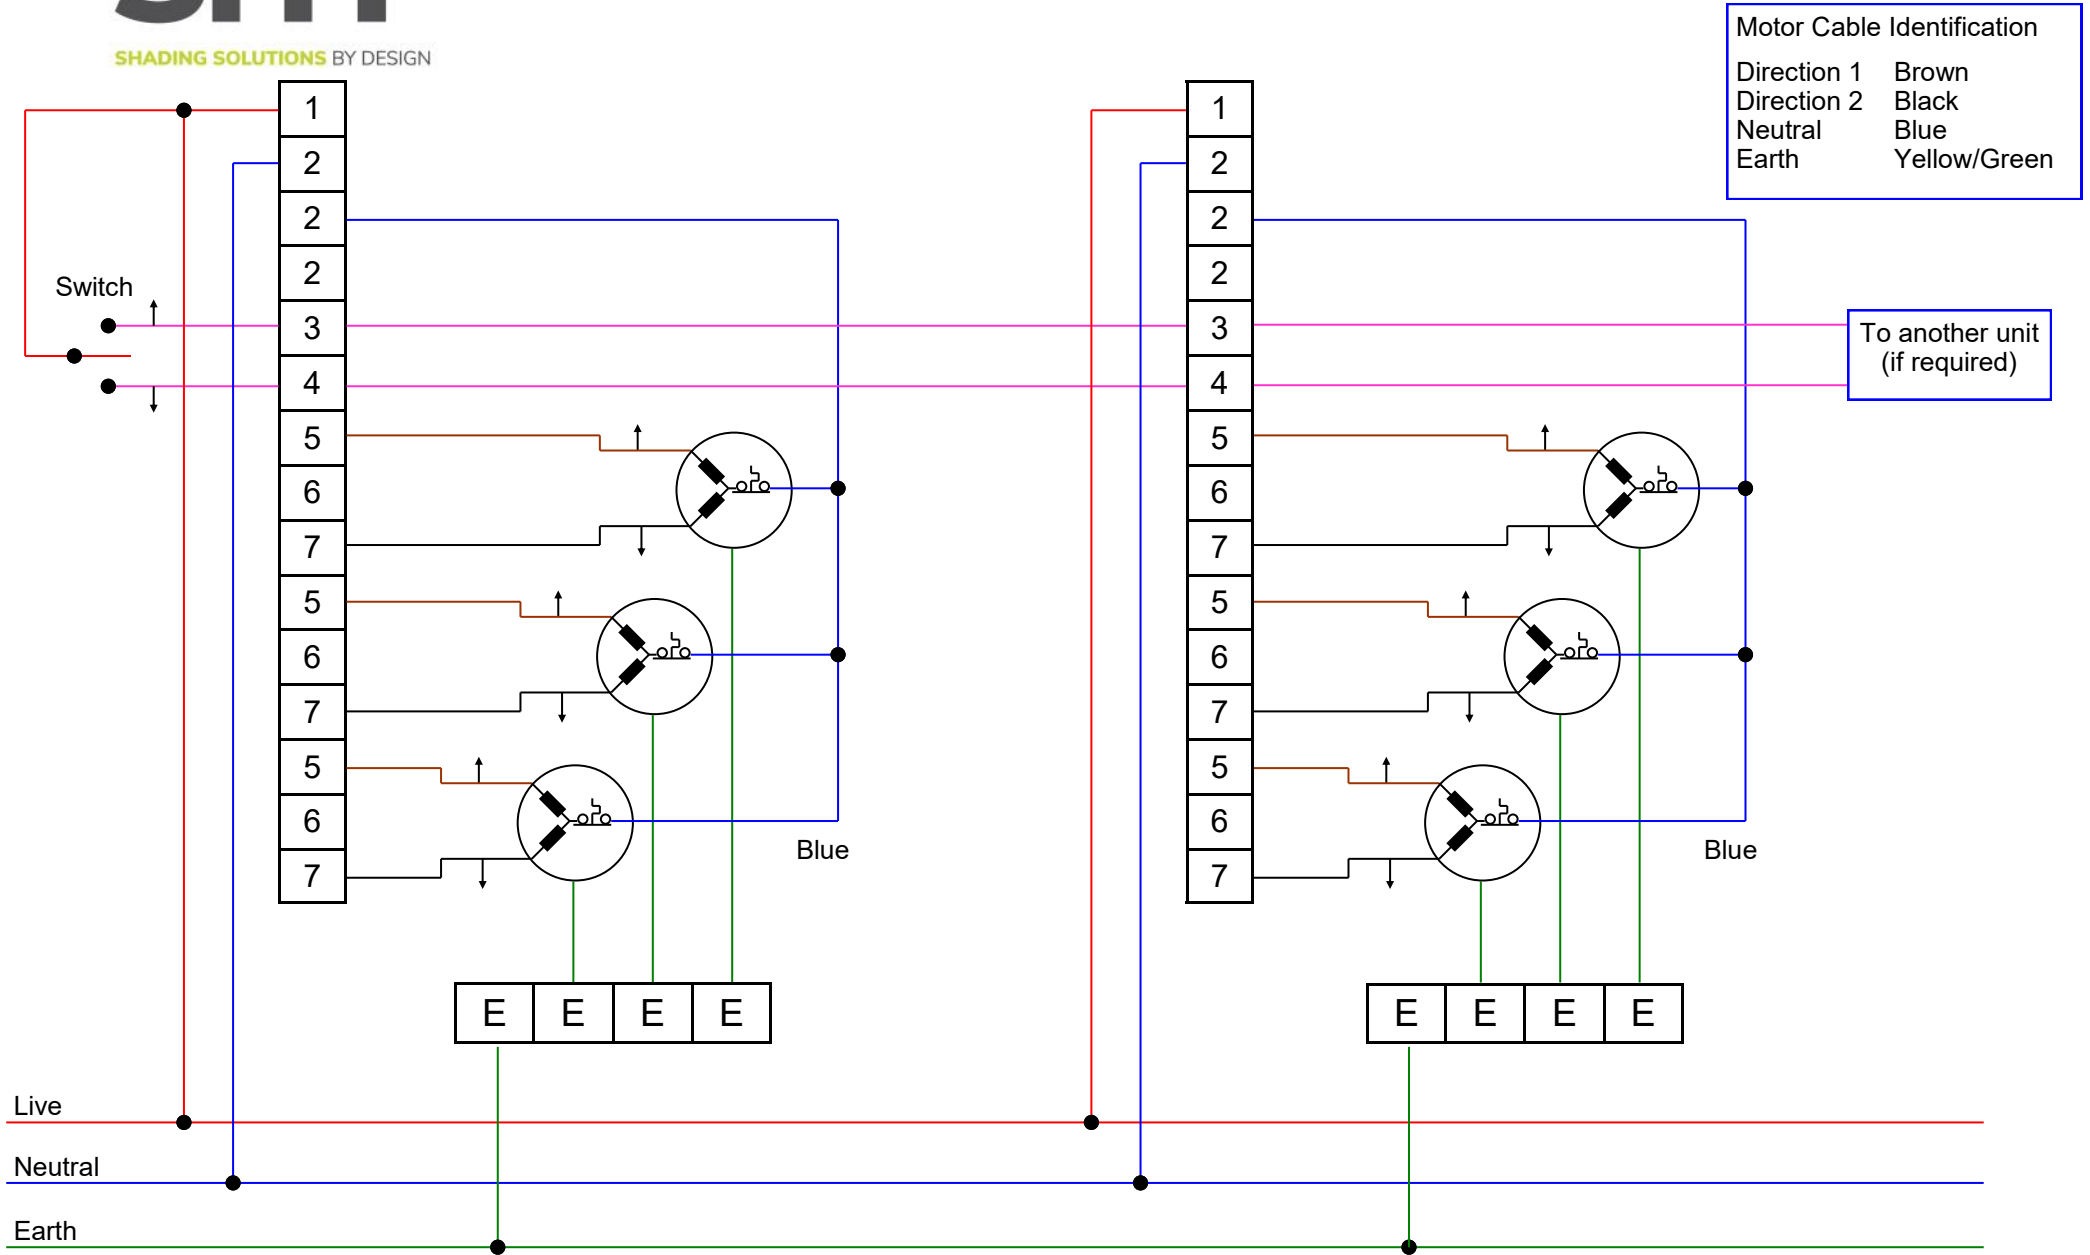

SHADING SOLUTIONS BY DESIGN

2 x 3 Motor Relay RK3....1 Switch - 3+3+ Motors

2 x 3 Motor Relay RK3....1 Switch - 3+3+ Motors