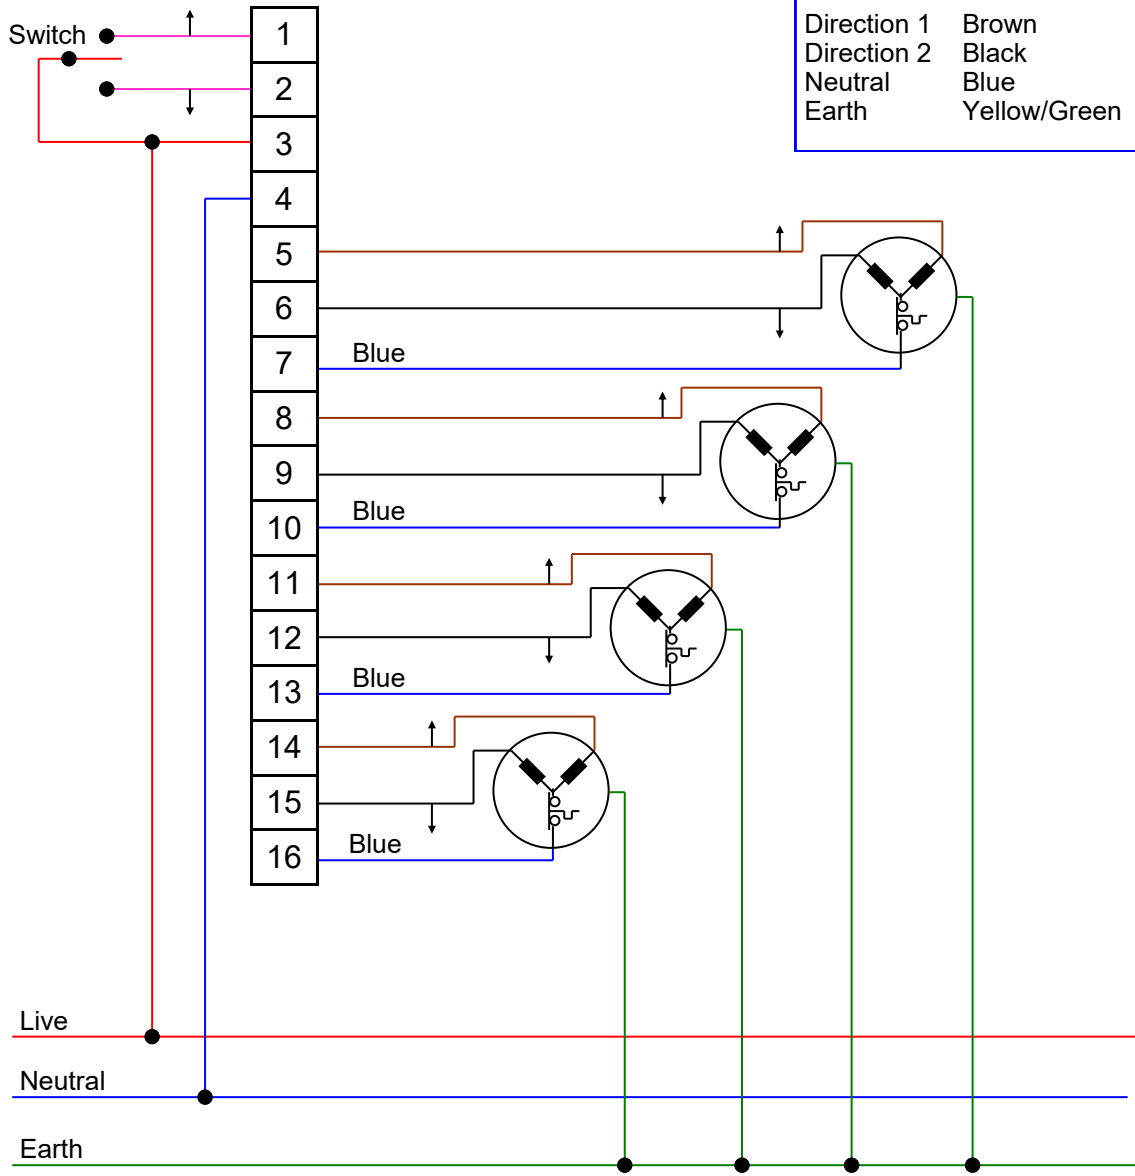

4 Motor Relay 128 617/3...1 Switch - 4 Motors

Motor Cable Identification	
Direction 1	Brown
Direction 2	Black
Neutral	Blue
Earth	Yellow/Green

Motors can be Left or Right Hand