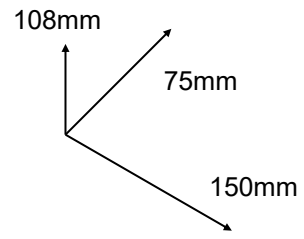

4 Motor Relay 128 617/3...1 Switch - 4 Motors

Motor Cable Identification	
Direction 1	Brown
Direction 2	Black
Neutral	Blue
Earth	Yellow/Green

Motors can be Left or Right Hand