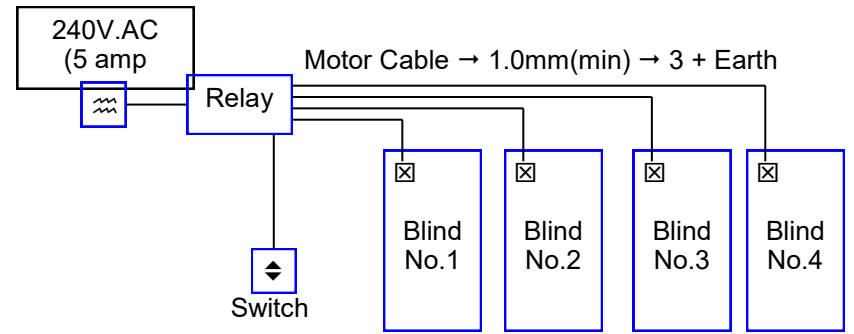

4 Motor Relay 128 617/3...1 Switch - 4 Motors

Motor Cable Identification	
Direction 1	Brown
Direction 2	Black
Neutral	Blue
Earth	Yellow/Green

Motors can be Left or Right Hand