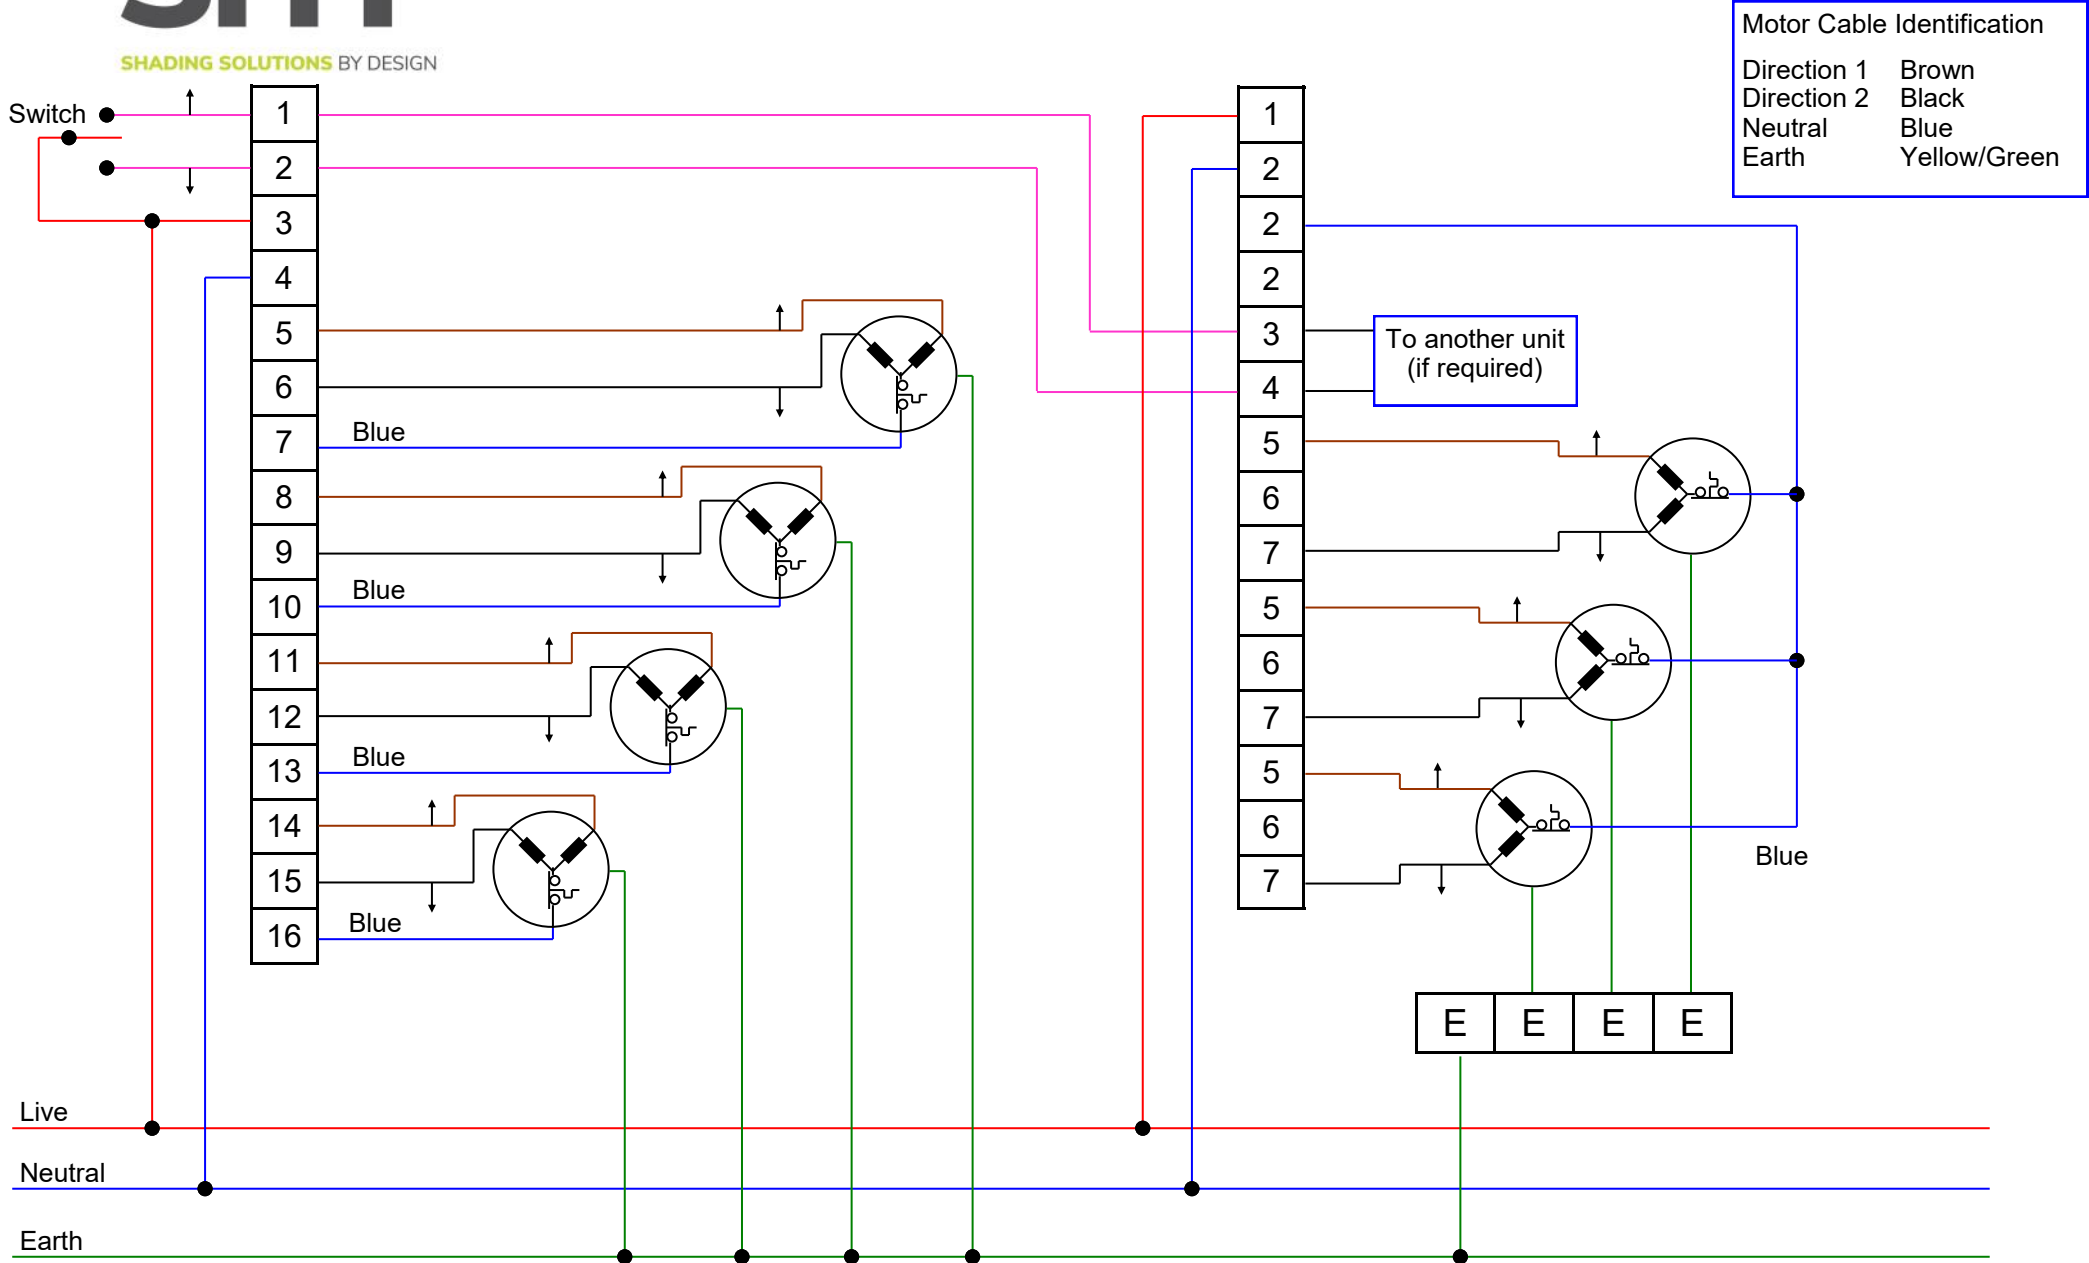

4 Motor Relay 128 617/3....1 Switch - 4+3+ Motors

4 Motor Relay 128 617/3....1 Switch - 4+3+ Motors

Motors can be Left or Right Hand

Motors can be Left or Right Hand