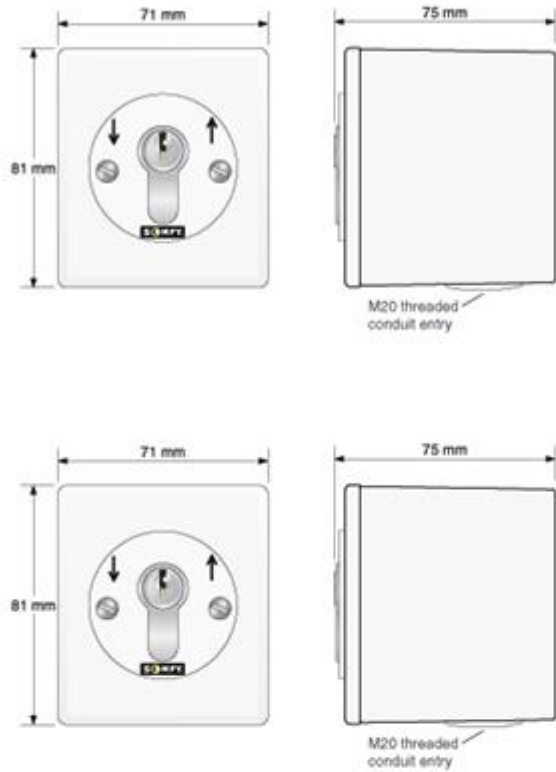

Key Switches

Surface Mounted Key Switch

Flush Mounted Key Switch

Water Proof Key Switch