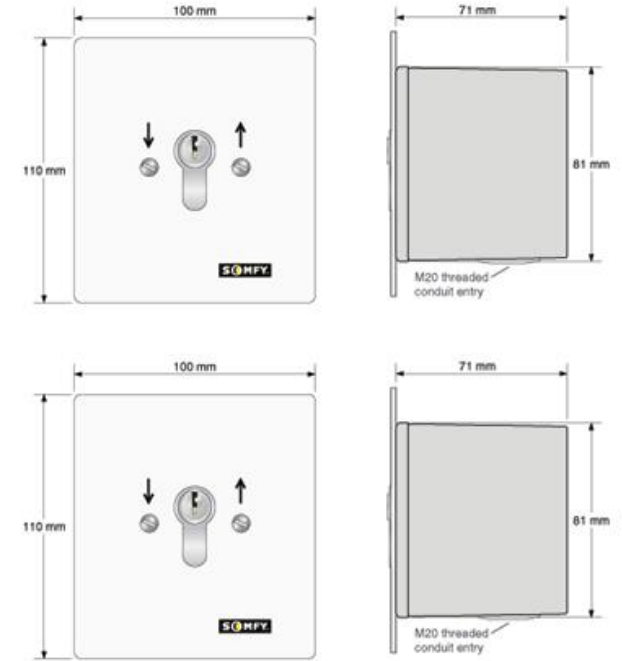

Key Switches

Surface Mounted Key Switch

Flush Mounted Key Switch

Water Proof Key Switch